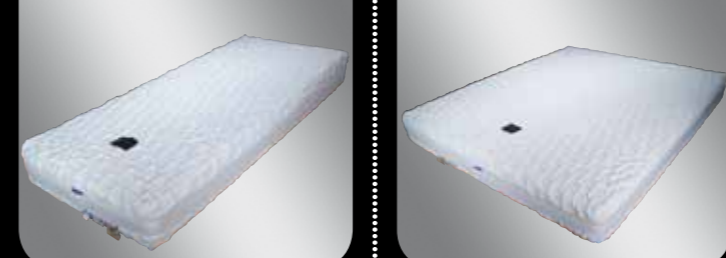

MADE IN ITALY

- Optional: Biocotton covering
- Lift kg: 0 - 110
- Lift lb: 0 - 242

THE MATTRESS

Botticelli Double Memory is the result of skillful and better mixing of different materials and it is obtained after careful laboratory tests.

The mattress is made by an inalterable high good quality material in order to assure the breathability and a correct support.

The antiacarus covering with elastane has a quilting of particular visual impact.

This article lets sleep on a high quality Memory foam in both sides. It models itself thermally to the shapes of the person so as each part of the body will have the feeling of being on a cloud.

by Greenflex

BOTTICELLI

Double Memory

SPECIFICATIONS

 Waterlily Memory foam slab 20 cm, 77/8in

 Use slat bedsprings

 Antiacarus covering textile with elastane

 Removable covering around the entire perimeter

 Antiacarus