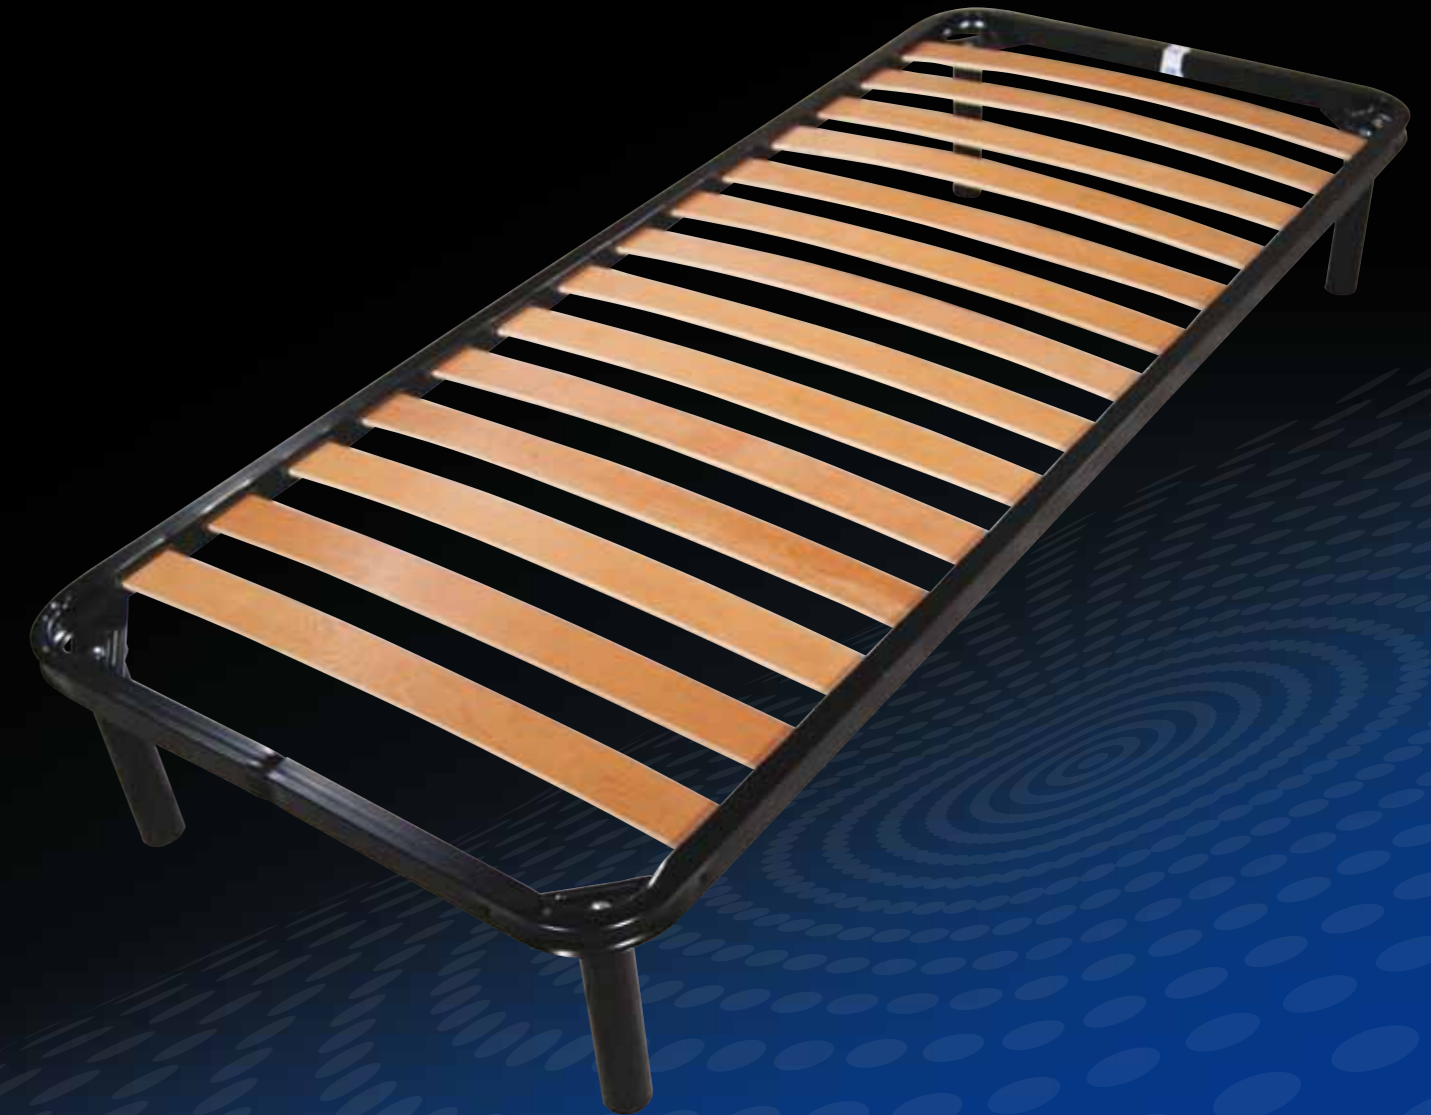

BEDSPRINGS

greenFLEX[®]
dolce dormire

The fixed slat bedspring Eco with iron structure combines the practicality of the more sophisticated systems to a strictly essential structure that ensures the natural support of the body.

METAL BEDSPRINGS SLAT BEDSPRINGS ECO

The fixed slat bedspring Eco with iron structure combines the practicality of the more sophisticated systems to a strictly essential structure that ensures the natural support of the body.

It has a shaped profile (40 x 30) and it is painted with epoxy powder of high strength. The bedspring is made up of 14 slats in beech wood (6.5 x 0.8 cm; 2⁹/₁₆in x 0¹/₃₂in) with screw foot. In the double version, it has a central reinforcing bar that ensures a perfect durability of the bed.

Length of in: 74⁵¹/₆₄in/ 76⁴⁹/₆₄in/ 78⁴⁷/₆₄in

MADE IN ITALY

by Greenflex

BEDSPRINGS

ECO

CERTIFICATIONS

METAL BEDSPRING

greenFLEX[®]
dolce dormire